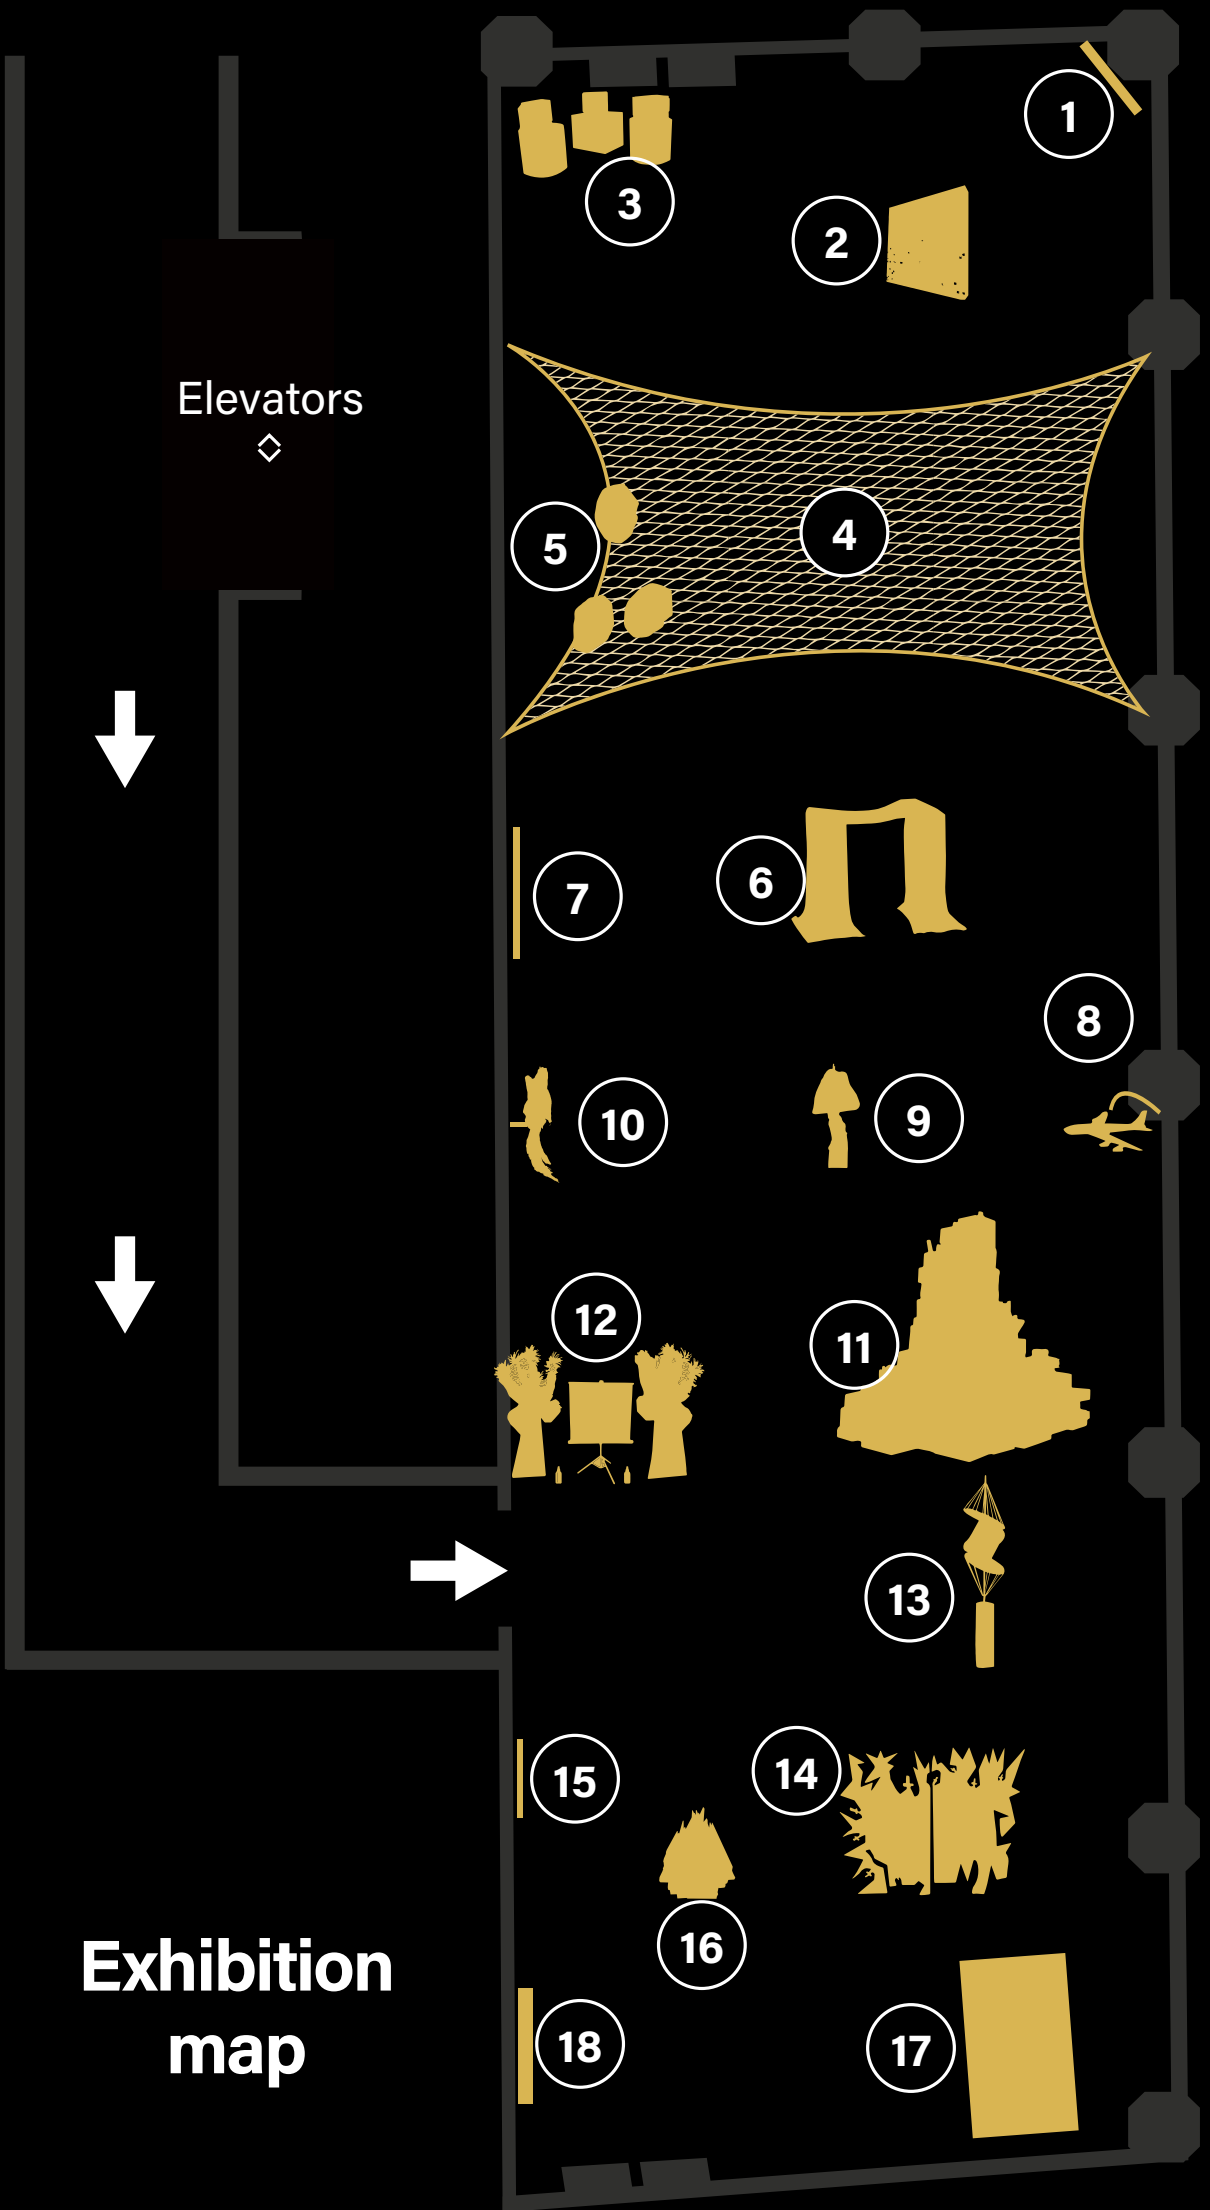

**High
Beams**
no.5

**NIGHT
MOVES**

Curated by
Carl Baratta
Dani Dodge
Katya Usvitsky
Sean Noyce

Bendix rooftop
11th floor
Oct. 30-31, 2021
8-10pm

Image list + exhibition map

**Exhibition
map**

IMAGE LIST

1

Mitch Temple

*The Lost and Found
Dreams of Jojo and Cash*

Mattress and paint
60 x 80 x 10 inches
2021

[@mitchtemp](#)

2

Robert Moya

Untitled, from Stack Series
modular wood panels with
collage made from dried
acrylic paint, and used
textiles

60 x 51 inches, 2020

[@robmoyastudio](#)

3

Ilona Berger, Andrew Wingler & Kim Weller

*Capricious Horses Meet
the Vampire Bats*

Foam, styrofoam, paint,
wood, found pedestals,
found televisions, video
Dimensions variable
2021